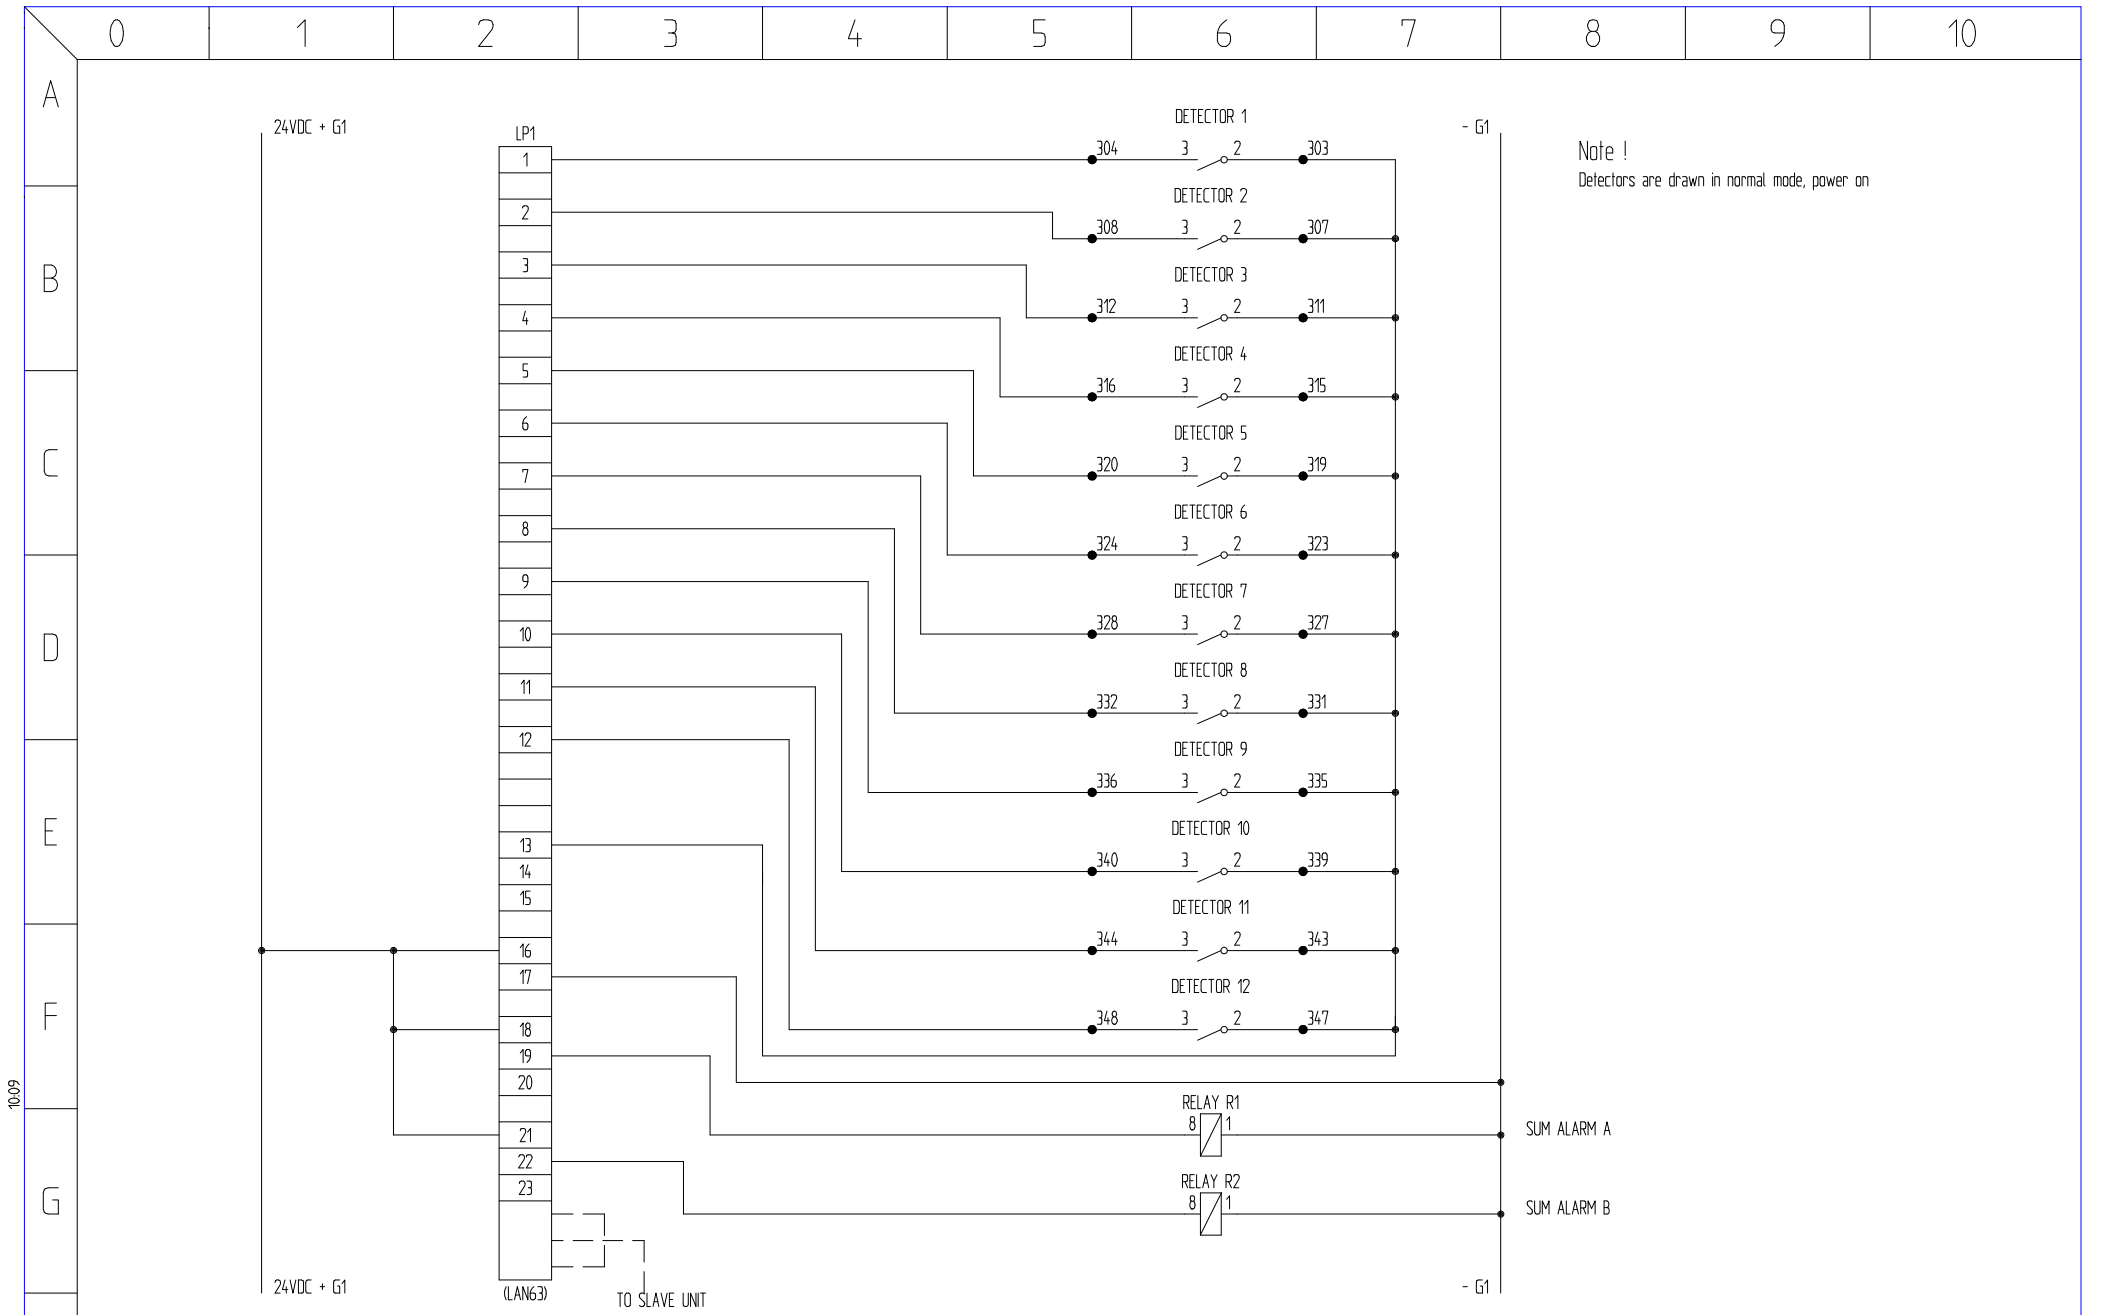

H

Note !
Detectors are drawn in normal mode, power on

24VDC + G1

- G1

X5a.dwg 10:10

Samon AB
 Modemgatan 2
 SE-235 39 Vellinge Sweden
 Phone. +46-40-155859

LAN 63 MONITORING UNIT
 DETECTOR: G.24-...
 1 ALARM LEVEL/DETECTOR
 WIRING DIAGRAM EXAMPLES

PROJECT NUMBER		DRAWING NUMBER	
		X5a	
DESIGNED	DRAWN	SHEET	
JSJ	DJU	1	
DATE	REV.	CONT. SHEET	
091105		2	

REF.	DESCRIPTION	SIGN.	DATE

Note !
Detectors are drawn in normal mode, power on

Samon AB

Modemgatan 2
SE-235 39 Vellinge Sweden
Phone. +46-40-155859

LAN 63 MONITORING UNIT
DETECTOR: G.24-...
1 ALARM LEVEL/DETECTOR
WIRING DIAGRAM EXAMPLES

PROJECT NUMBER		DRAWING NUMBER	
DESIGNED		DRAWN	SHEET
DATE		REV.	CONT. SHEET
091105			
			2
			-

REF.	DESCRIPTION	SIGN.	DATE

1009

X5drawing