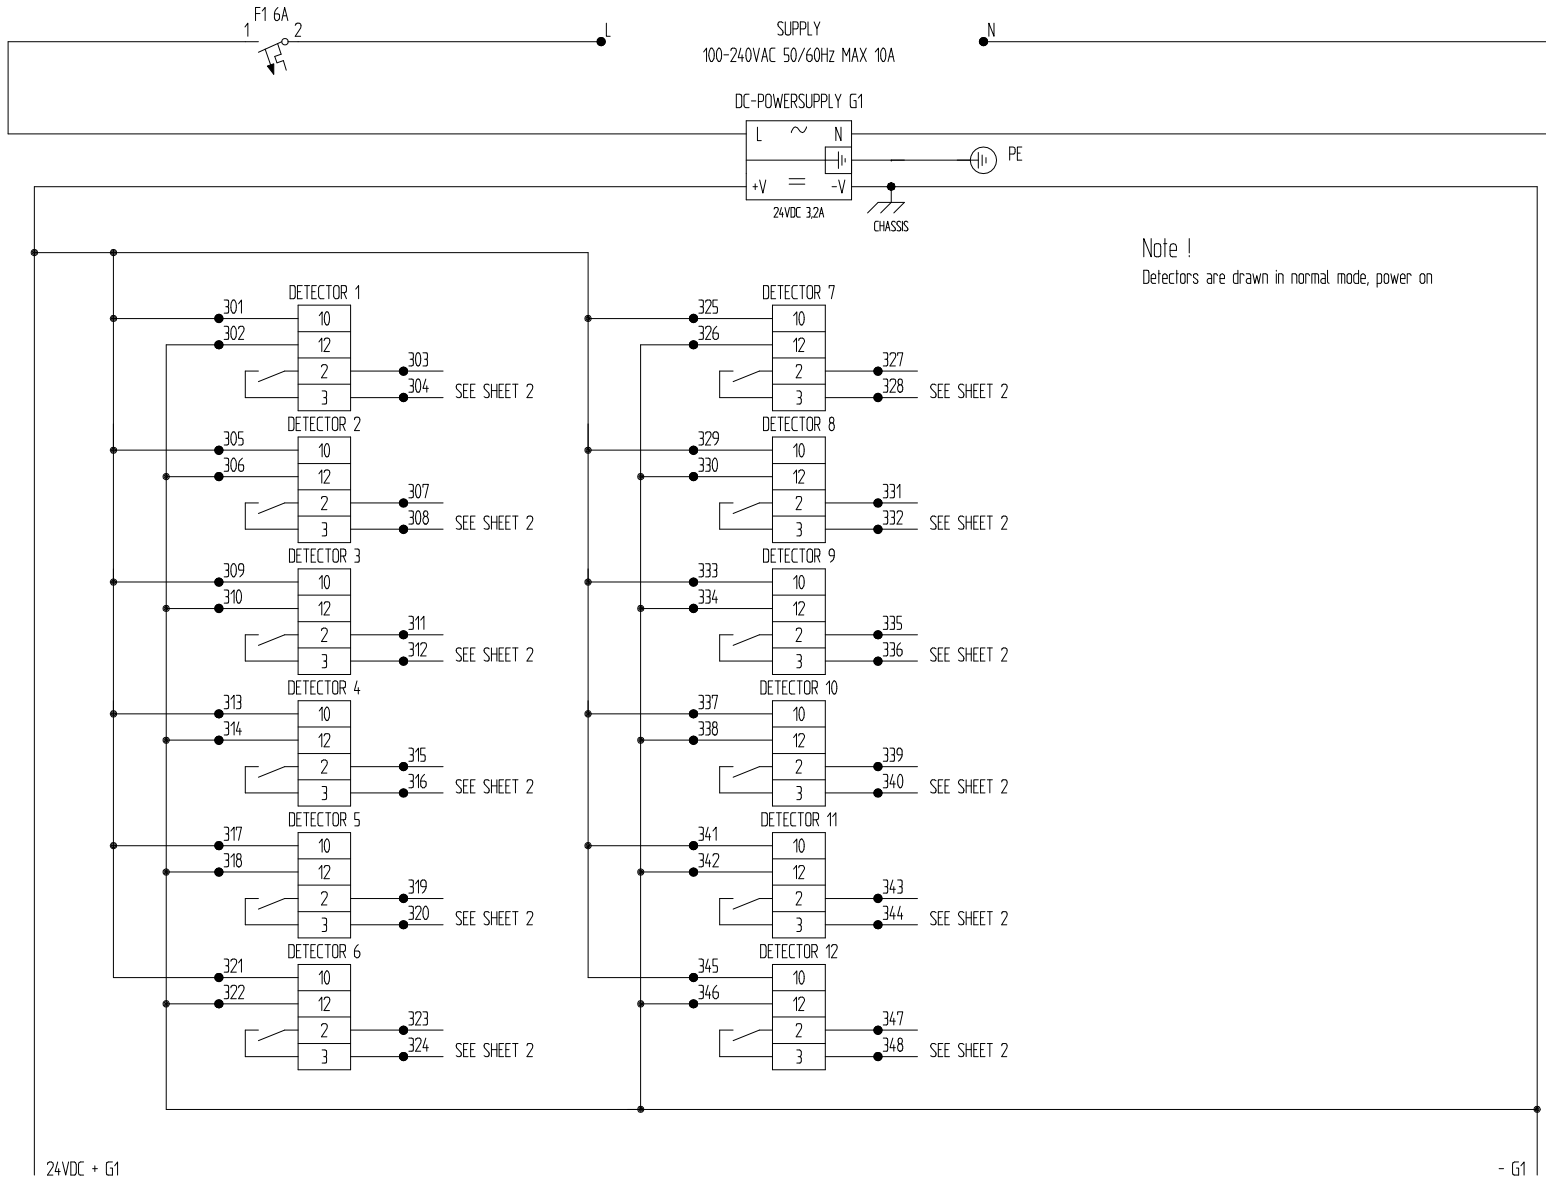

0 1 2 3 4 5 6 7 8 9 10

A

B

C

D

E

F

G

H

Note !
Detectors are drawn in normal mode, power on

24VDC + G1

- G1

X5a.dwg 10:10

Samon AB
 Modemgatan 2
 SE-235 39 Vellinge Sweden
 Phone. +46-40-155859

LAN 63 MONITORING UNIT
 DETECTOR: G.24-...
 1 ALARM LEVEL/DETECTOR
 WIRING DIAGRAM EXAMPLES

LAN 63 MONITORING UNIT
DETECTOR: G.24-...
1 ALARM LEVEL/DETECTOR
WIRING DIAGRAM EXAMPLES

PROJECT NUMBER		DRAWING NUMBER	
DESIGNED		DRAWN	SHEET
DATE		REV.	CONT. SHEET
091105			
			2
			-

REF.	DESCRIPTION	SIGN.	DATE