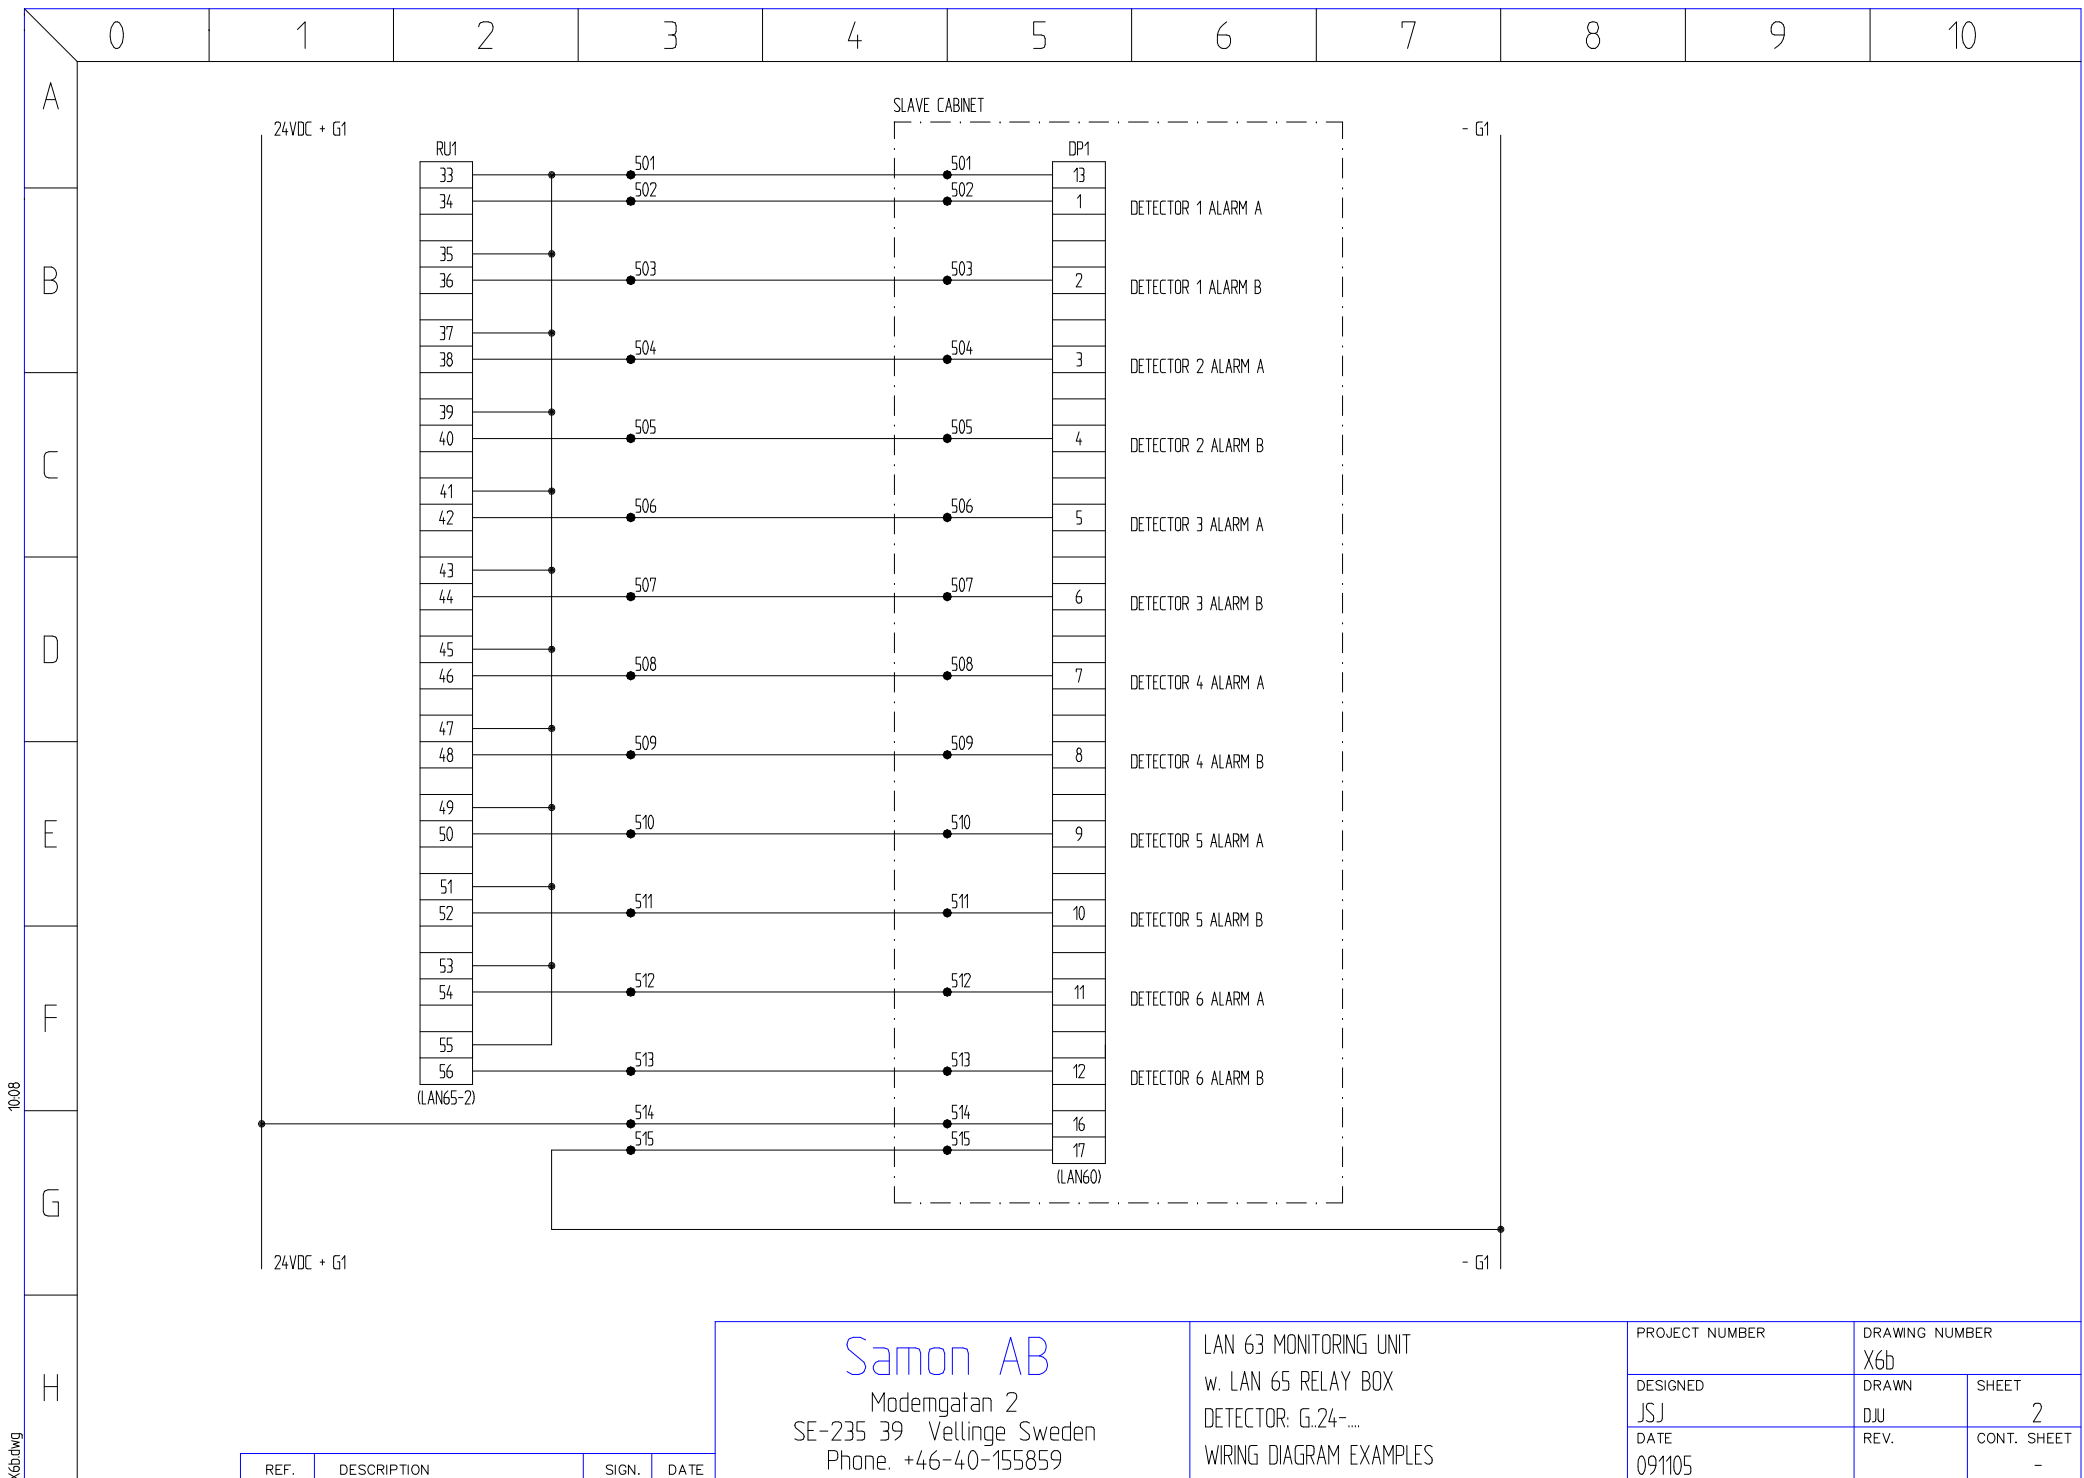

1009

X6ardwg

Samon AB
 Modemgatan 2
 SE-235 39 Vellinge Sweden
 Phone. +46-40-155859

LAN 63 MONITORING UNIT
 w. LAN 65 RELAY BOX
 DETECTOR: G..24-...
 WIRING DIAGRAM EXAMPLES

PROJECT NUMBER		DRAWING NUMBER	
		X6a	
DESIGNED	DRAWN	SHEET	
JSJ	DJJ	1	
DATE	REV.	CONT. SHEET	
091105		2	

REF.	DESCRIPTION	SIGN.	DATE

1008

X6b.dwg

Samon AB
 Modemgatan 2
 SE-235 39 Vellinge Sweden
 Phone. +46-40-155859

LAN 63 MONITORING UNIT
 w. LAN 65 RELAY BOX
 DETECTOR: G..24-...
 WIRING DIAGRAM EXAMPLES

PROJECT NUMBER	DRAWING NUMBER	
	X6b	
DESIGNED	DRAWN	SHEET
JSJ	DJU	2
DATE	REV.	CONT. SHEET
091105		-